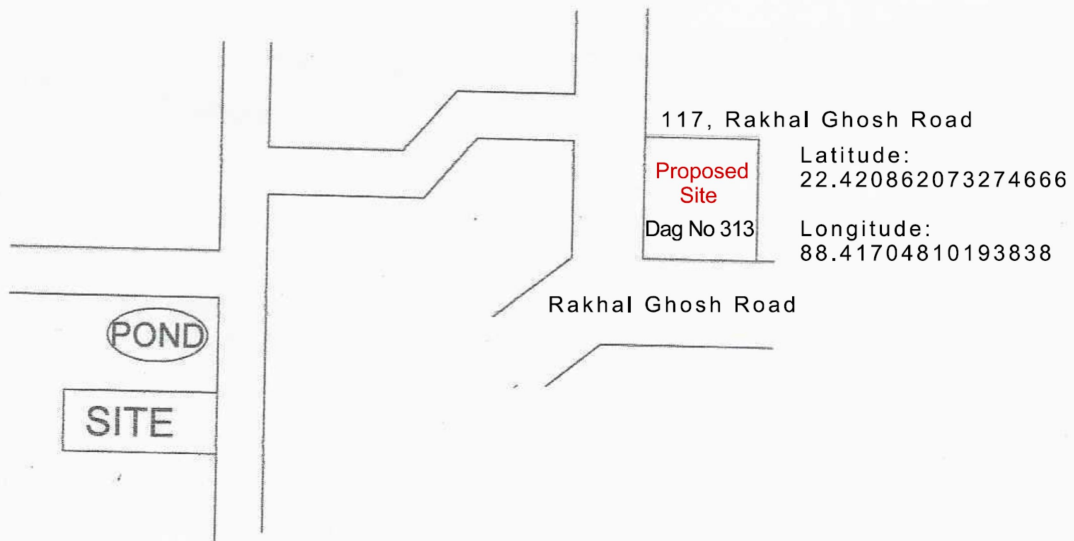

SHIBOM ENTERPRISE

Construction & General Order Supplier

178/C, Regent Colony, Kolkata - 700 040

Ref. No. :

Date :

Location Details of the Project named: SHIBOM APARTMENT, under Ward No. 18 of Rajpur Sonarpur Municipality at Rakhal Ghosh Road,

LOCATION PLAN

SCALE - 1 : 4000.

SHIBOM ENTERPRISE

Sonal Sarkar
Partner